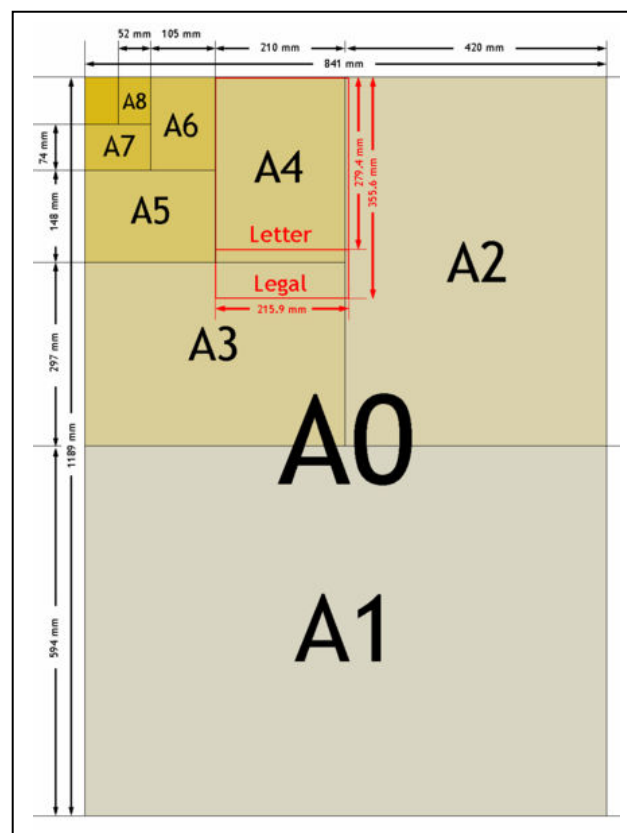

OPTIONS

Full colour on Pearl finish

Sepia colour on Pearl finish

Black and White on Pearl finish

Colour/ B&W on Matt water colour paper or a variety of textured paper including canvas

Vinyl and light boxes– Price on request

Text overlay or embellishments can be added - Price on Request

FRAMING OPTIONS

SELF FRAMING pre bought or PROFESSIONAL FRAMER (with choice of mount, frame and glass)

* Self framing is limited to a small range of frames

SIZE GUIDELINE

Please note: print output size may vary depending on ratio aspect of each image, this in most cases may result in an image being under 10mm in total reduction of size to get the best result.