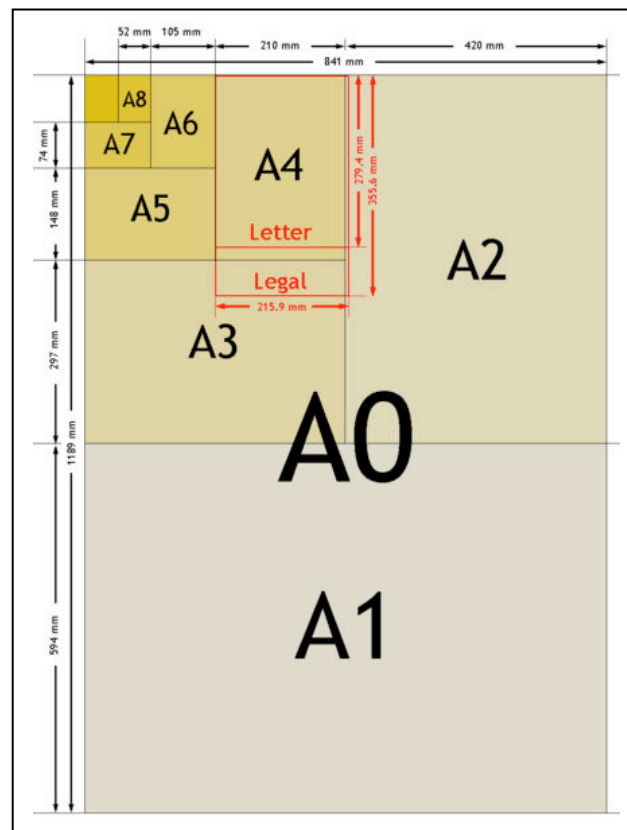

Extra Large prints are printed on an A2 Sheet 42cm x 59.4cm (17" x 23")

Panoramas are printed on an A2 width sheet 42cm and up to 30 metres (17" x up to 100ft)

PRICING FOR THOSE SIZES

PRICING AS AT JAN 2009

This may be in landscape or portrait layout depending on photo supplied

Panoramas are printed on an A2 width sheet 42cm and up to 30 metres
(17 in x up to 100ft) Price on request

Custom Multi prints available for A3 size and larger – minimum three photos on the one print, one image is the stand out image or a three image size with three photos the same size. I usually email a pdf – a small sample for approval prior to printing.

Mini poster size 30cm x45cm (12"x18") or Large Poster size 40cmx50cm (16"x20")

Can be boarded by white or black \$100.00

OPTIONS

Full colour on Pearl finish

Sepia colour on Pearl finish

Black and White on Pearl finish

SELF FRAMING pre bought or PROFESSIONAL FRAMER (with choice of mount, frame and glass)

SIZE GUIDELINE

Please note: print output size may vary depending on ratio aspect of each image, this in most cases may result in an image being under 10mm in total reduction of size to get the best result.